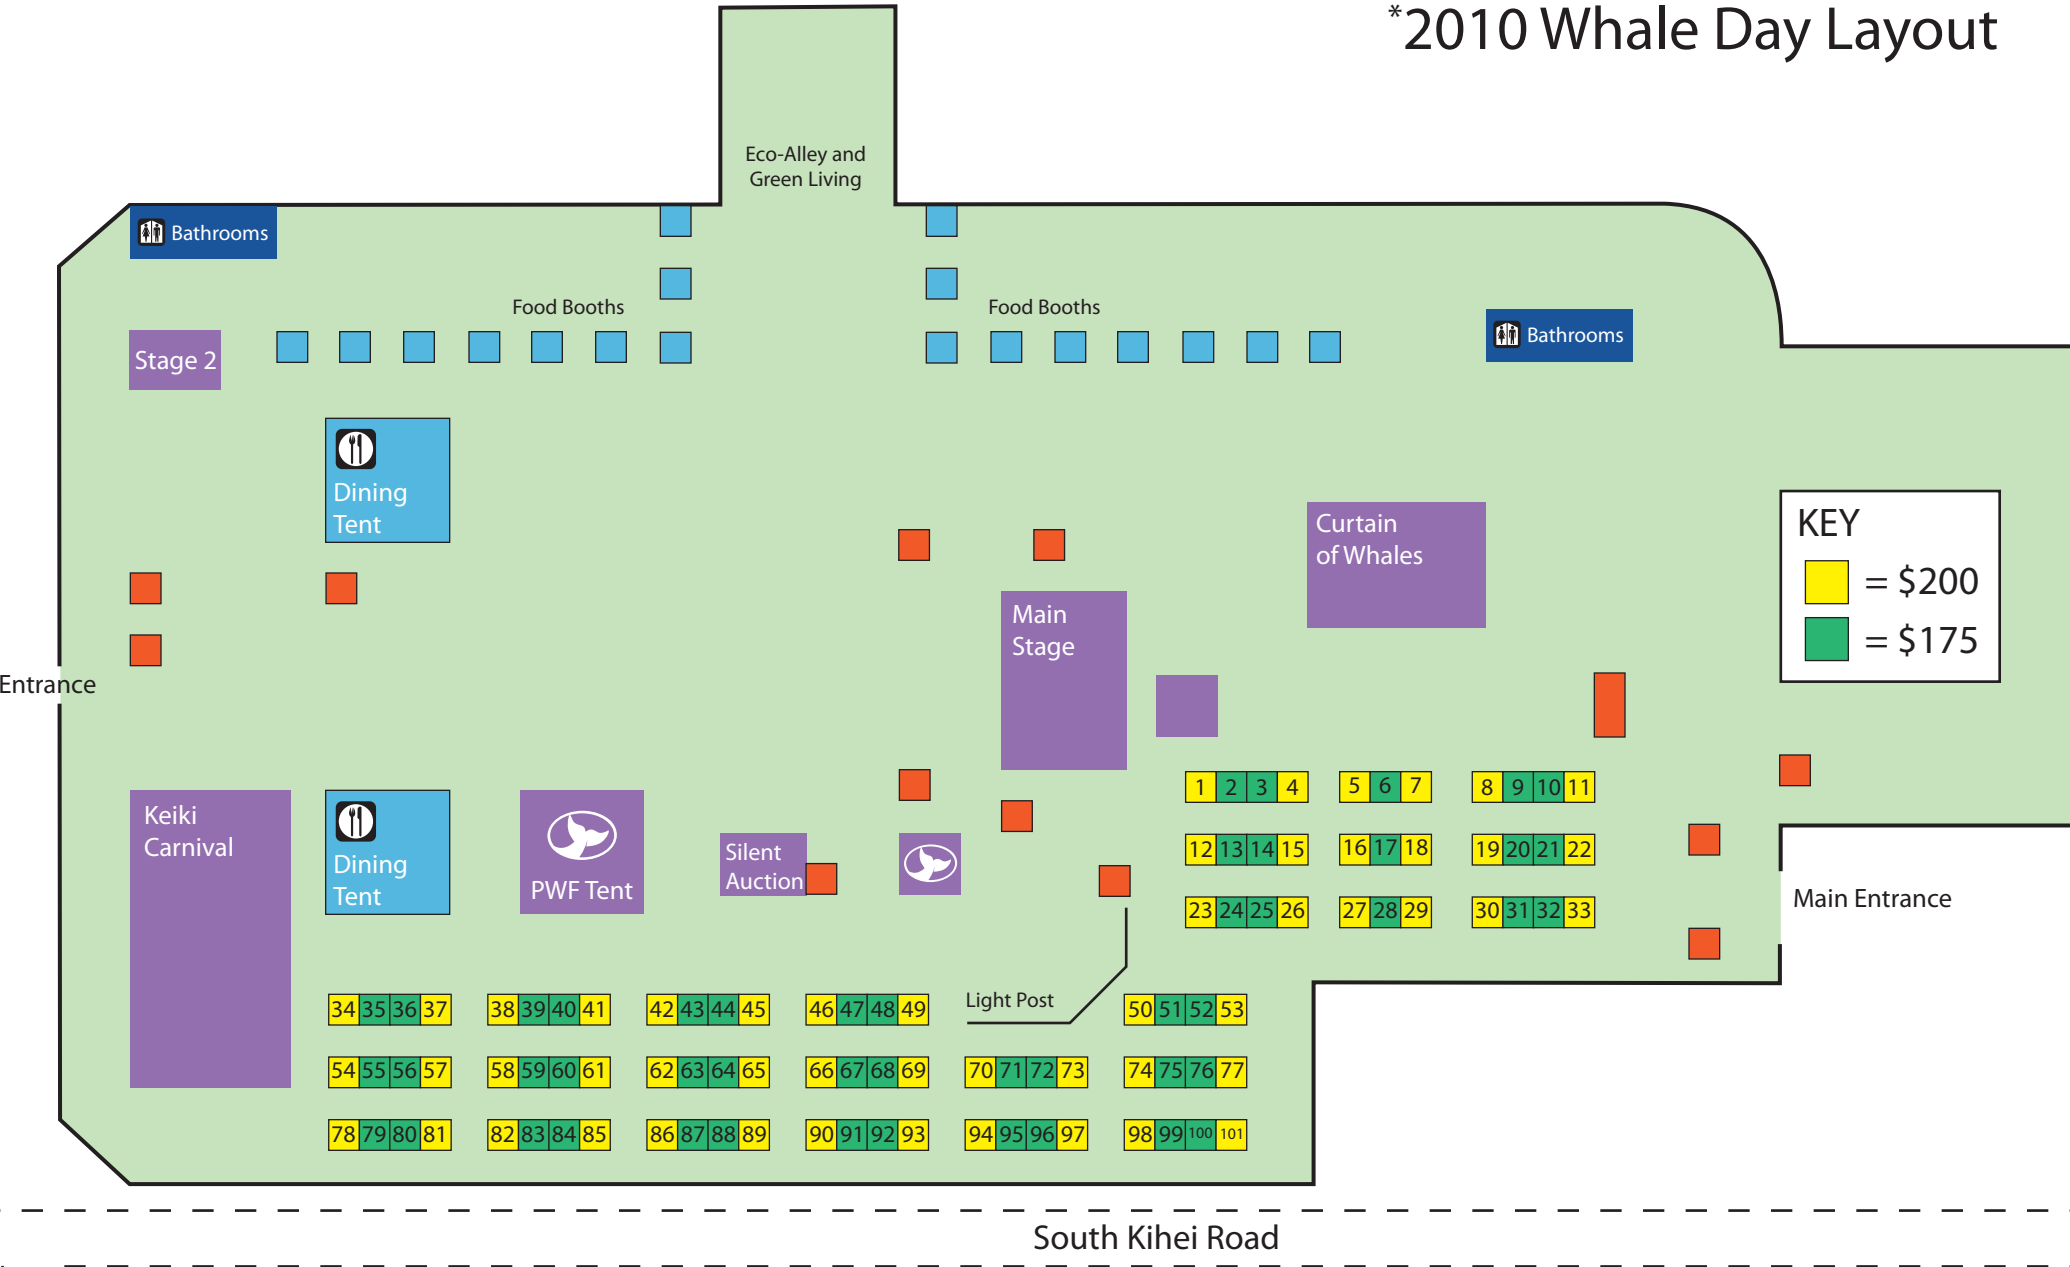

*2010 Whale Day Layout

Keala Pl.

South Kihei Road

*site details subject to change